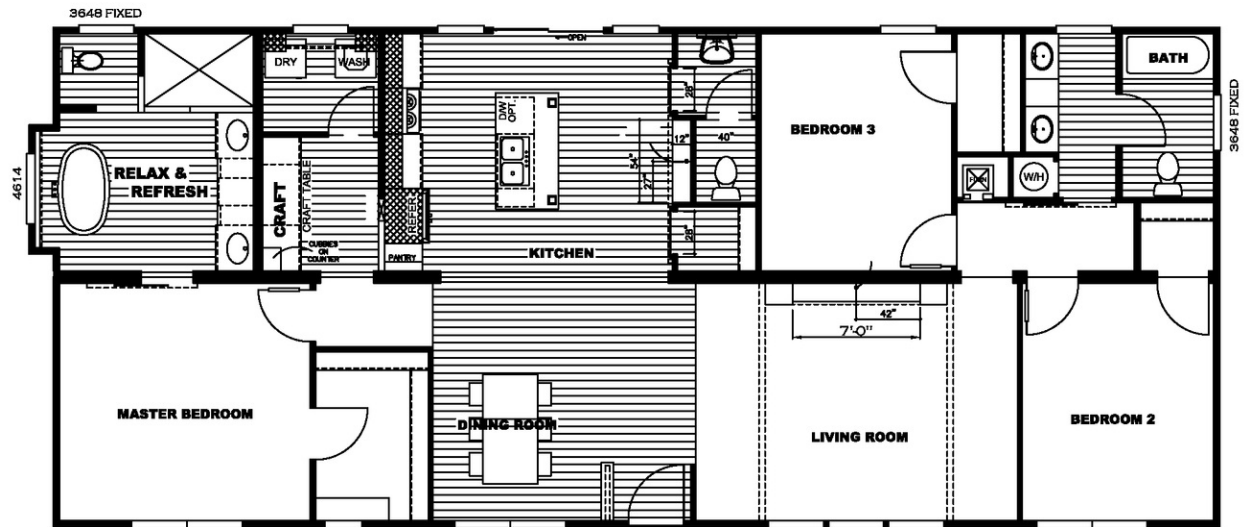

THE VIEW Model number: 56PGH28643AH17

3 beds • 2 baths • 1792 sq.ft. • 28' width • 64' depth

Our home building facilities invest in continuous product and process improvements. Plans, dimensions, features, materials, specifications and availability are subject to change without notice or obligation. Renderings and floor plans are representative likenesses of our homes and may differ from the actual homes. We invite you to tour a Home Center near you and inspect the highest value in quality housing available or call (302) 846-9100 to speak with a Home Consultant. Copyright 2017, CMH. All rights reserved.

<http://claytonhomesofdelmar.com>

**CLAYTON HOMES-
DELMAR**

**38409 SUSSEX HWY
DELMAR, DE 19940**

Monday - Thursday: 9am - 7pm
Friday: 9am - 6pm
Saturday: 9am - 5pm
Sunday: Closed

(302) 846-9100