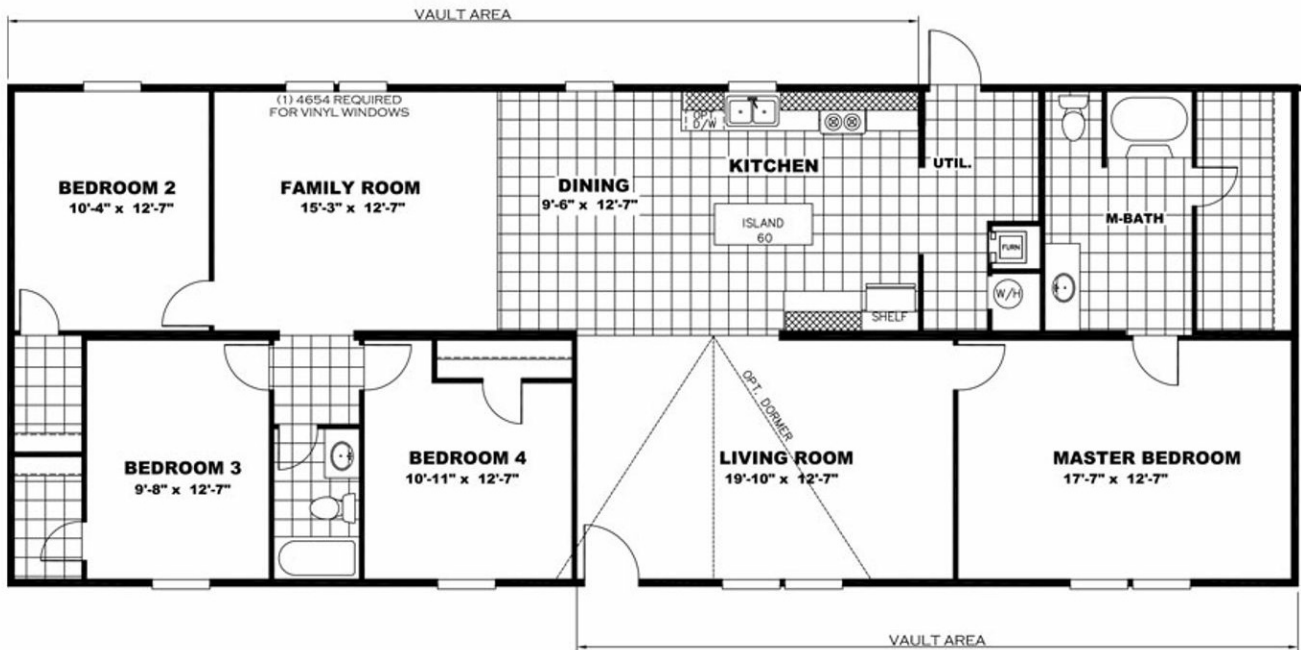

THE TYSON Model number: 36TRU28684RH16

4 beds • 2 baths • 1904 sq.ft. • 28' width • 68' depth

Our home building facilities invest in continuous product and process improvements. Plans, dimensions, features, materials, specifications and availability are subject to change without notice or obligation. Renderings and floor plans are representative likenesses of our homes and may differ from the actual homes. We invite you to tour a Home Center near you and inspect the highest value in quality housing available or call (302) 846-9100 to speak with a Home Consultant. Copyright 2017, CMH. All rights reserved.

<http://claytonhomesofdelmar.com>

**CLAYTON HOMES-
DELMAR**

**38409 SUSSEX HWY
DELMAR, DE 19940**

Monday - Thursday: 9am - 7pm
Friday: 9am - 6pm
Saturday: 9am - 5pm
Sunday: Closed

(302) 846-9100